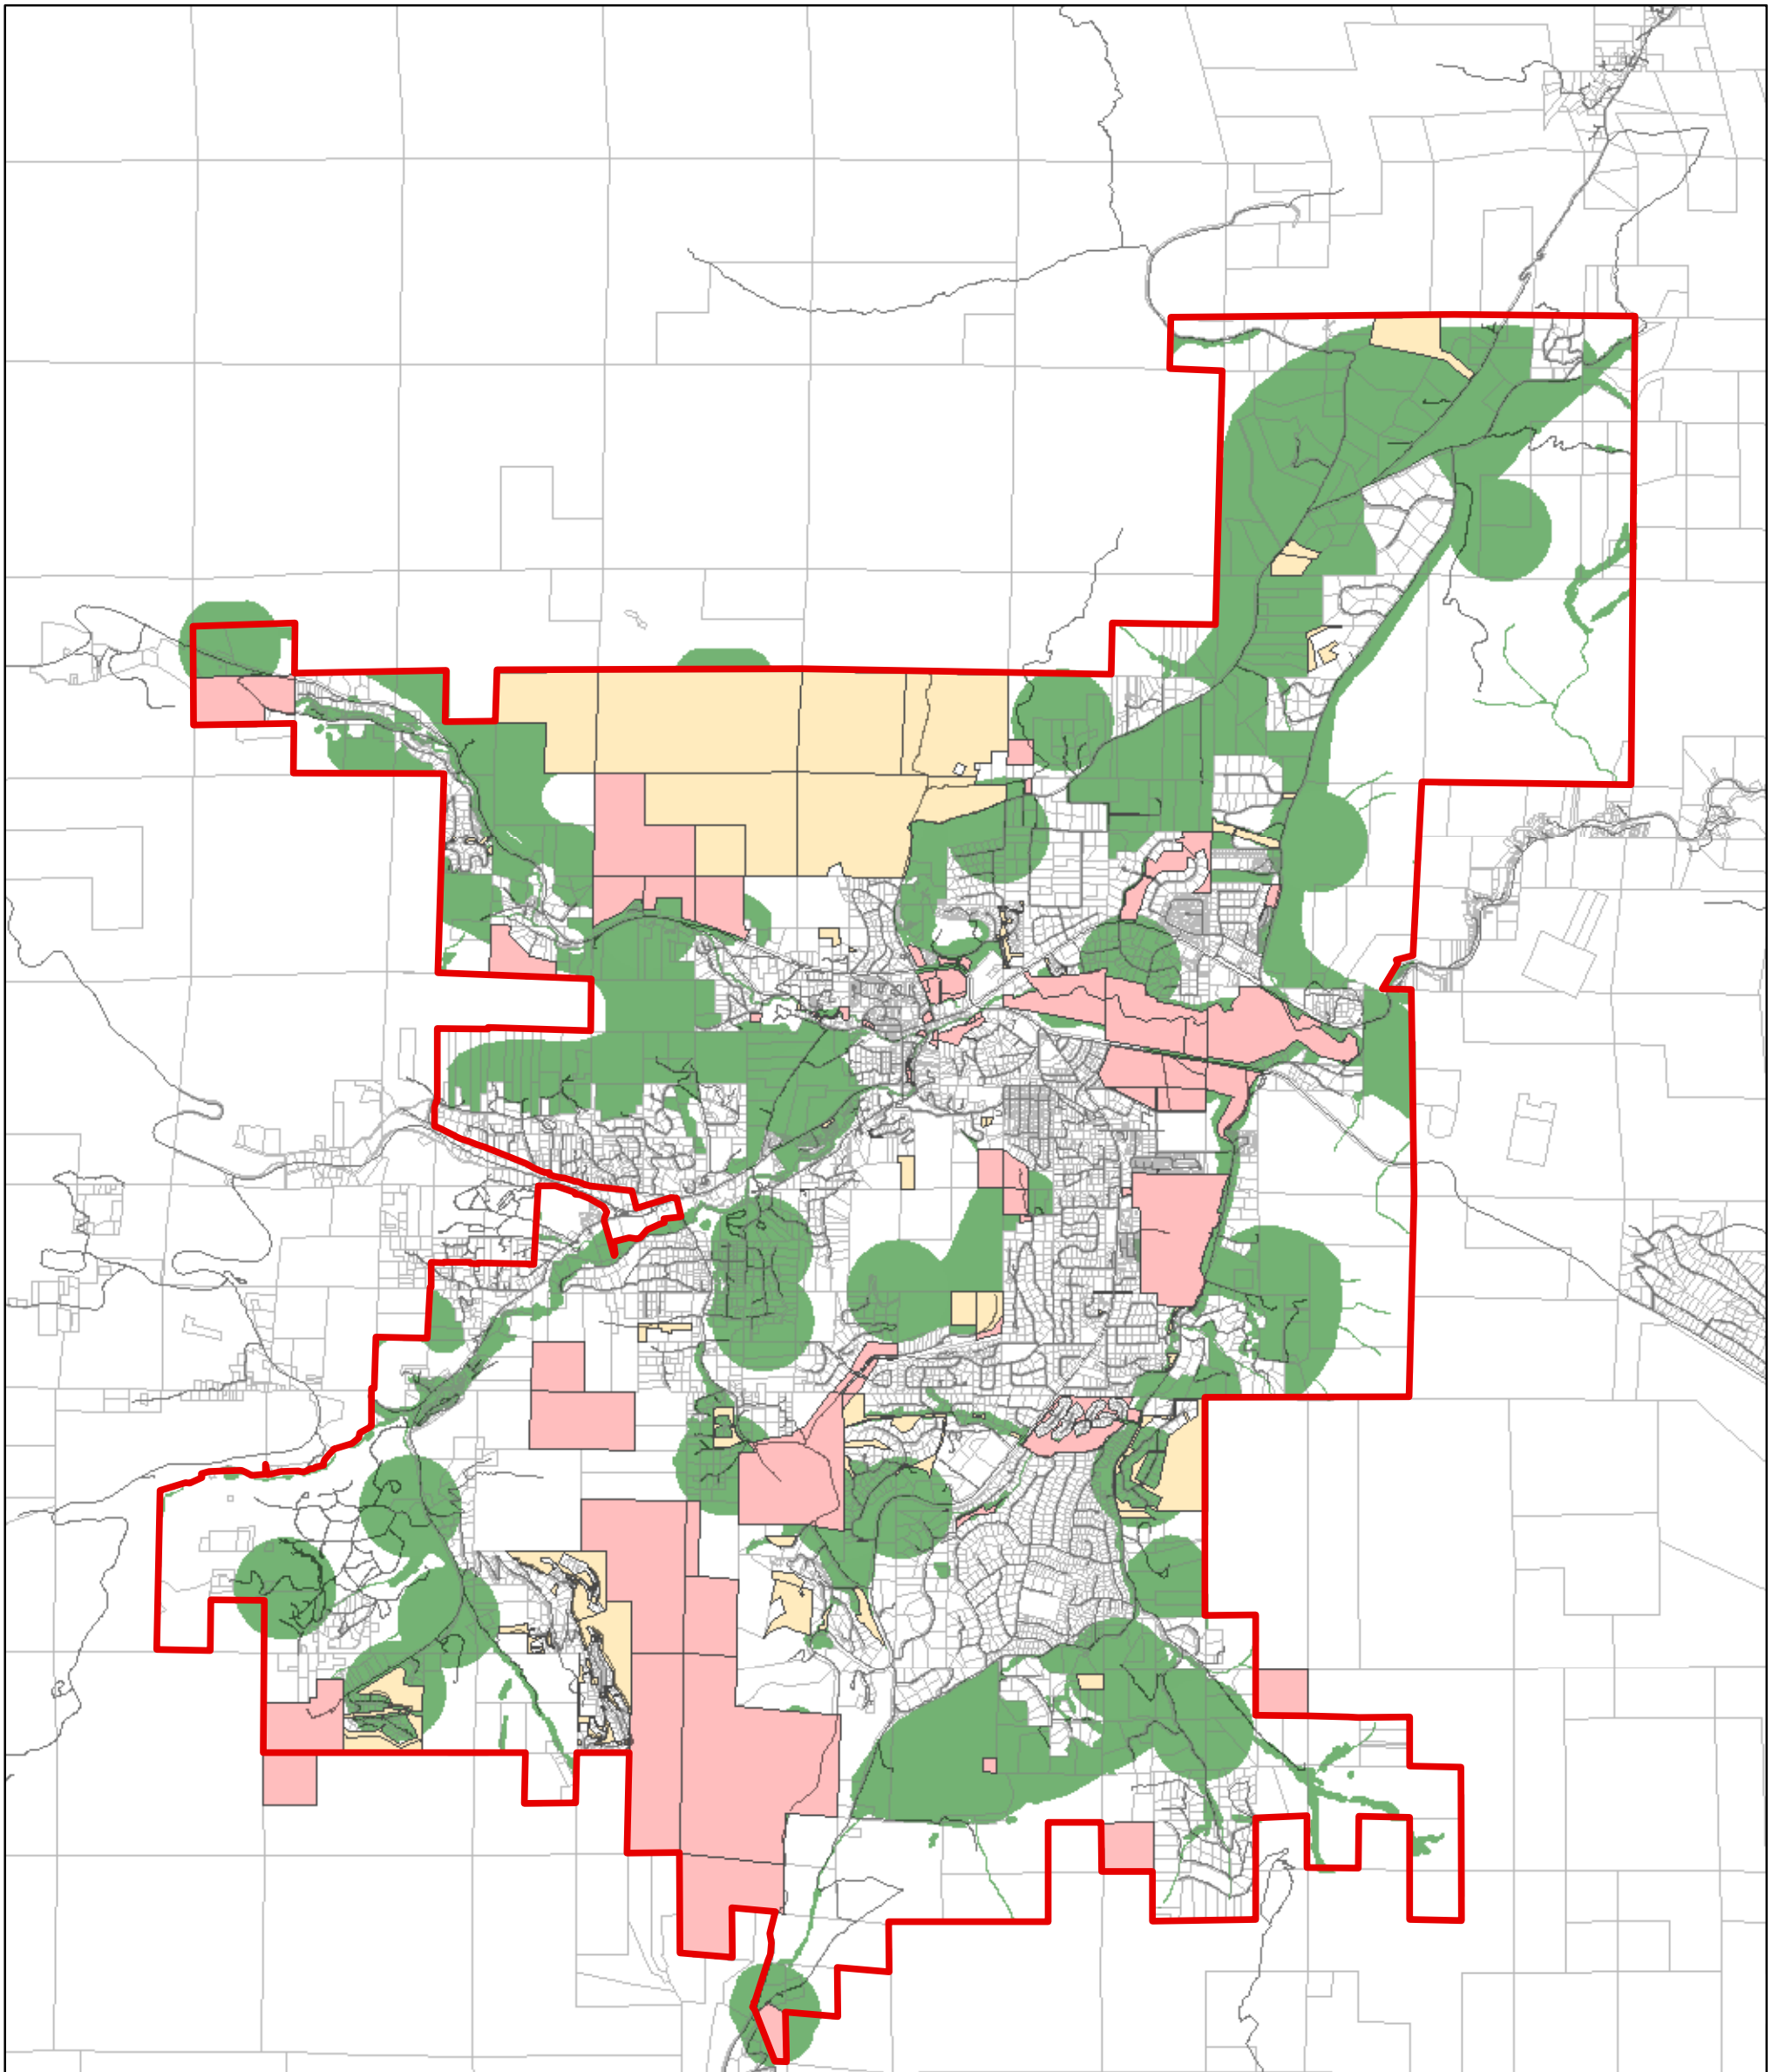

Draft Wildlife & Habitat Map

(With Private & Public Open Space Overlaid on Critical Habitat)

Legend

-  Estes Valley Planning Area Boundary
-  Public Open Space
-  Private Open Space
-  Critical Habitat for 1-20-09 Planning Commission Review