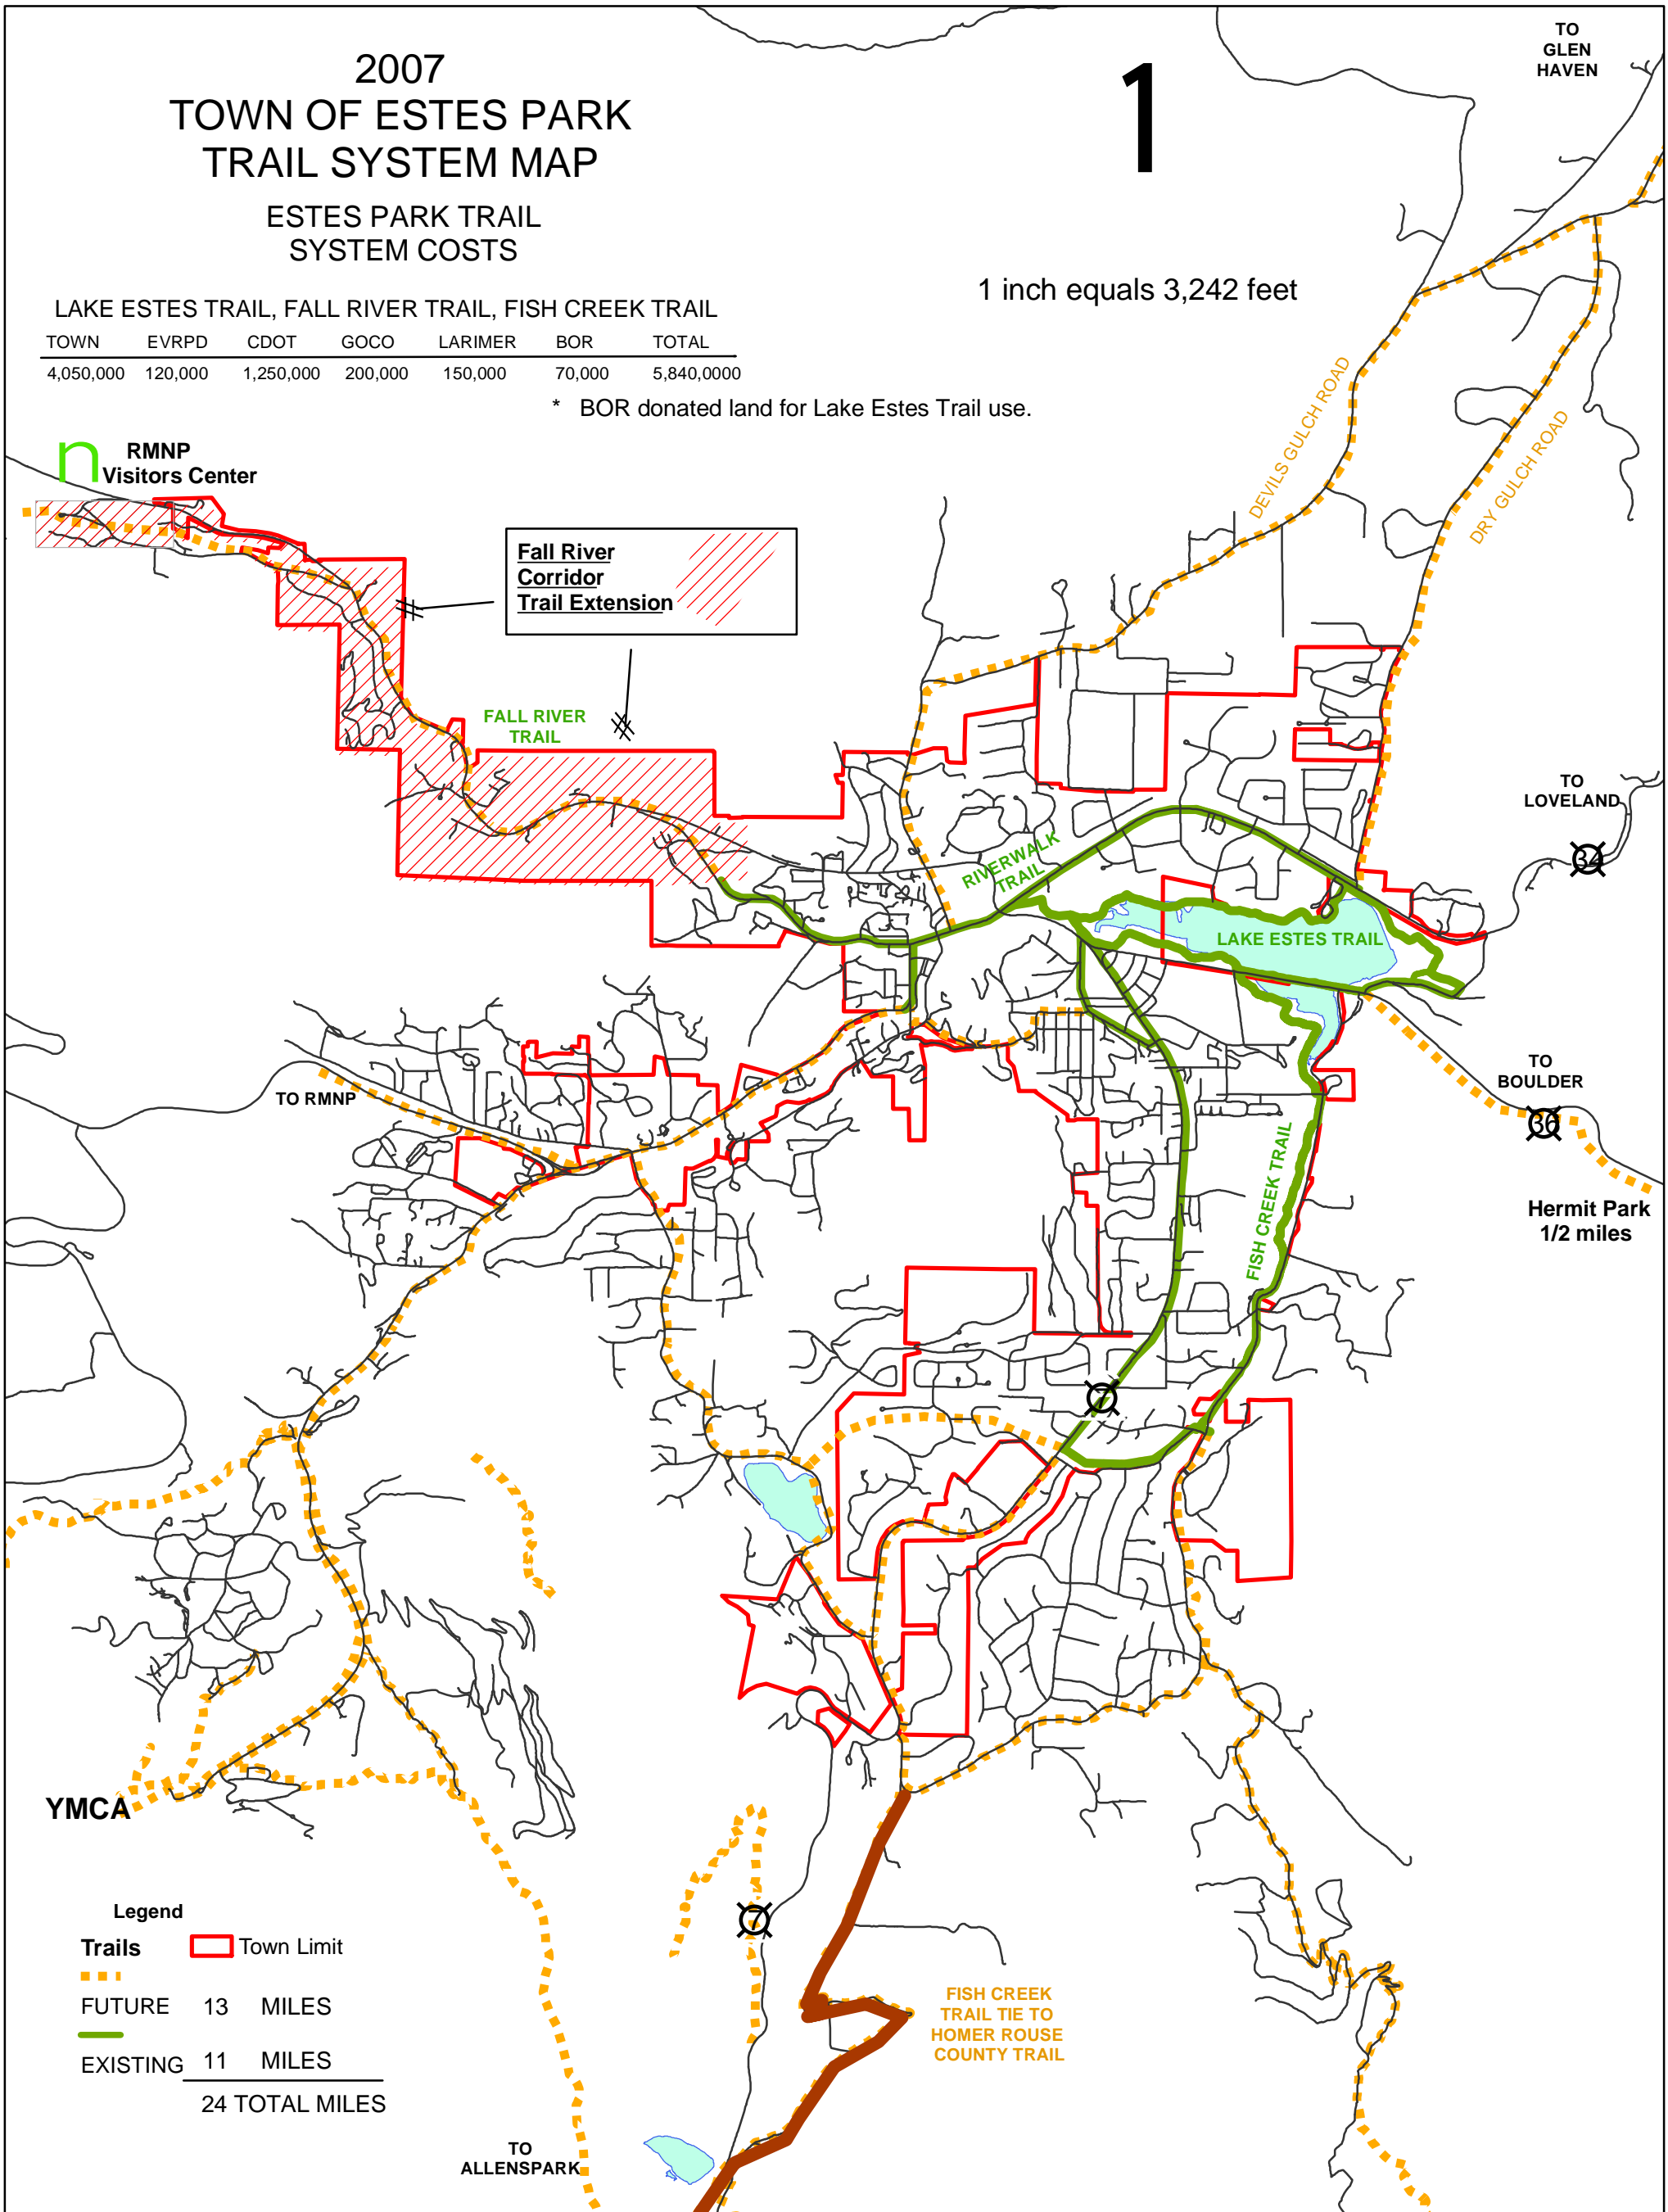

2007 TOWN OF ESTES PARK TRAIL SYSTEM MAP

ESTES PARK TRAIL SYSTEM COSTS

LAKE ESTES TRAIL, FALL RIVER TRAIL, FISH CREEK TRAIL

TOWN	EVRPD	CDOT	GOCO	LARIMER	BOR	TOTAL
4,050,000	120,000	1,250,000	200,000	150,000	70,000	5,840,000

* BOR donated land for Lake Estes Trail use.

1 inch equals 3,242 feet

Legend

Trails	 Town Limit
	FUTURE 13 MILES
	EXISTING 11 MILES
24 TOTAL MILES	